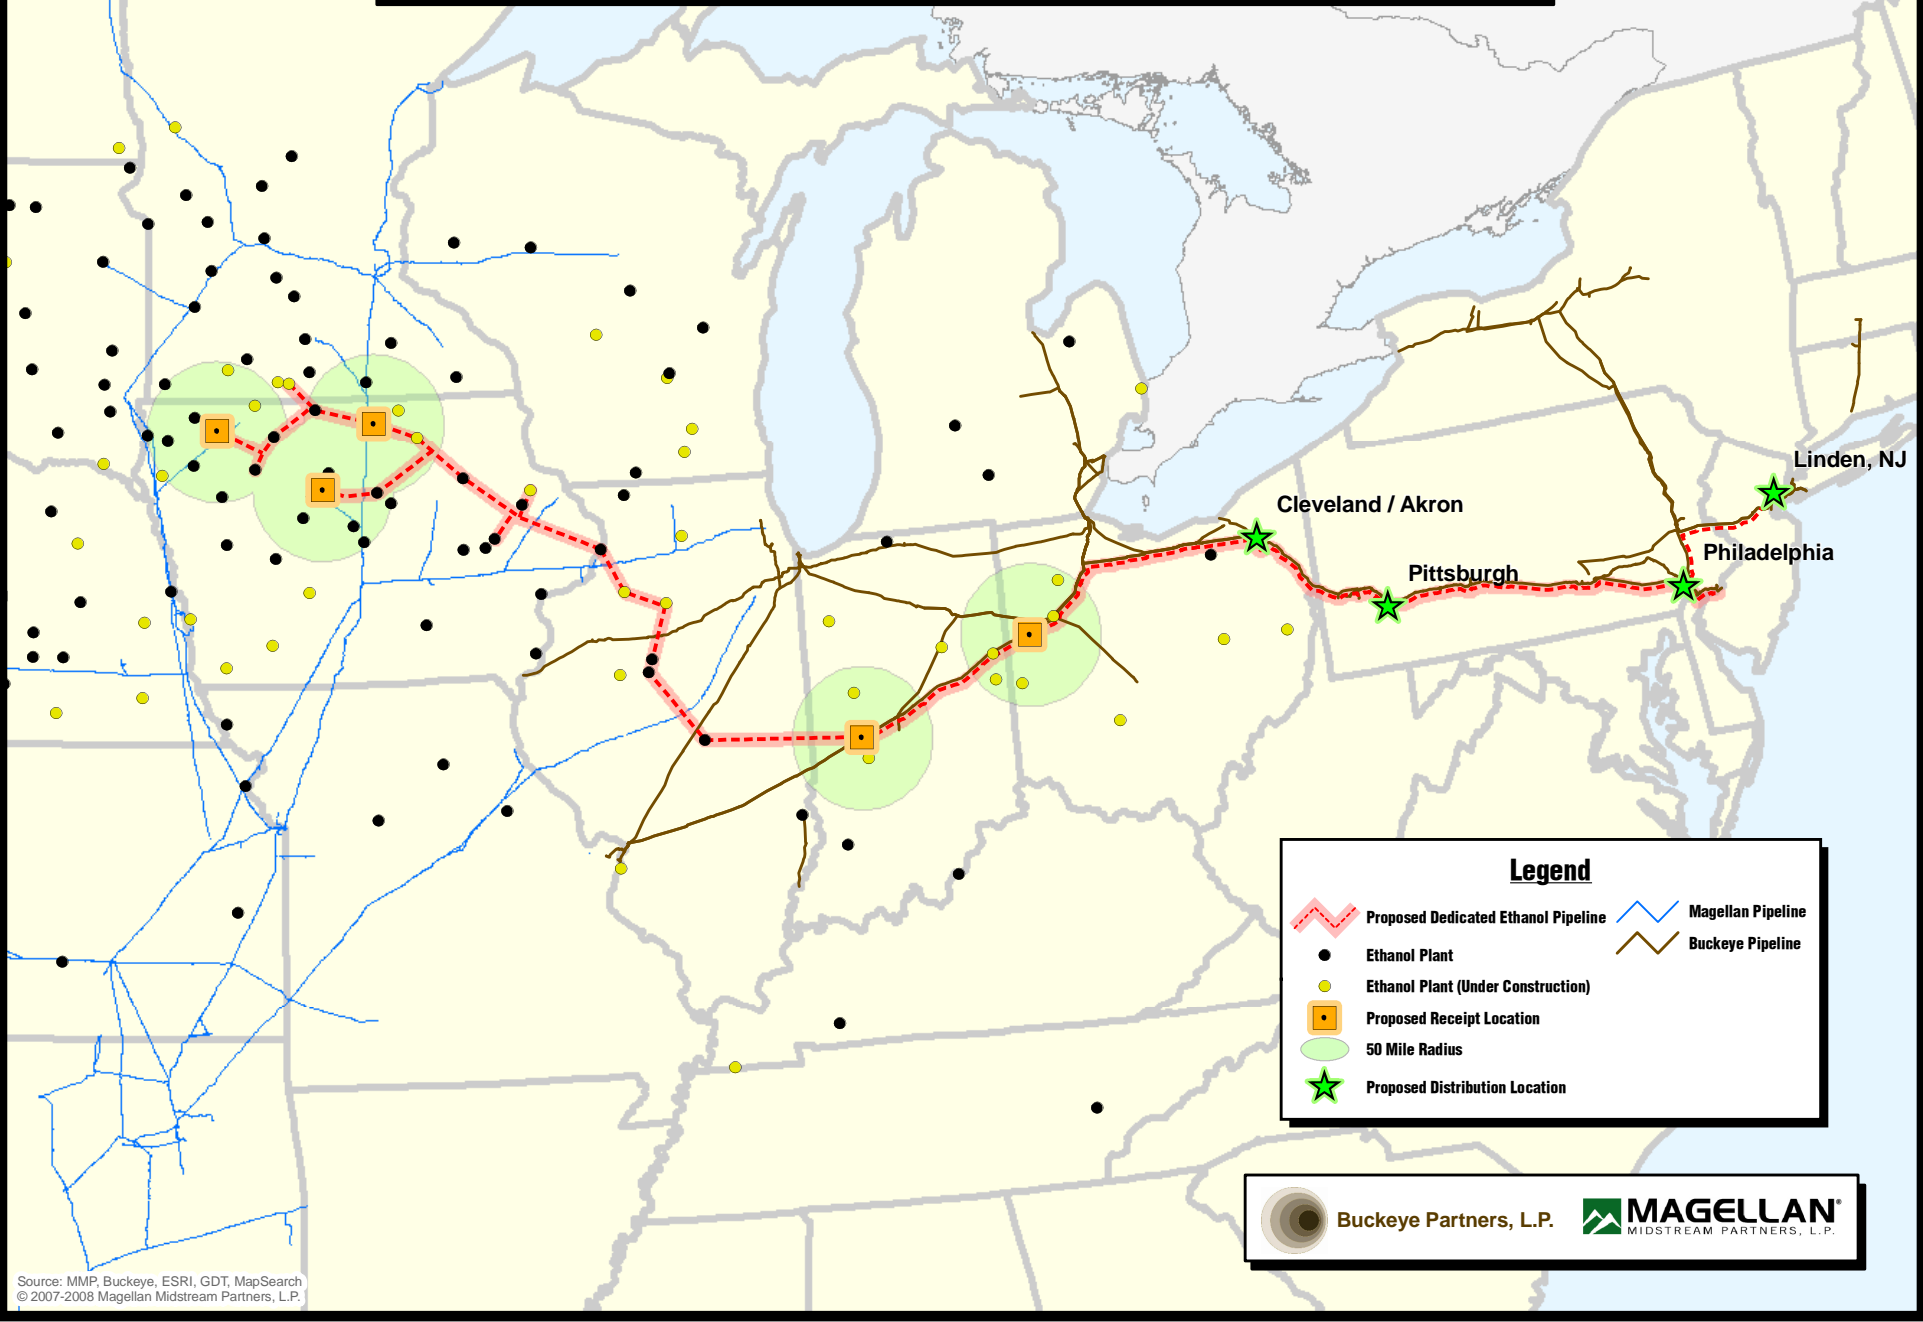

Proposed Dedicated Ethanol Pipeline Route

Legend

- Proposed Dedicated Ethanol Pipeline
- Ethanol Plant
- Ethanol Plant (Under Construction)
- Proposed Receipt Location
- 50 Mile Radius
- Proposed Distribution Location
- Magellan Pipeline
- Buckeye Pipeline

Buckeye Partners, L.P.